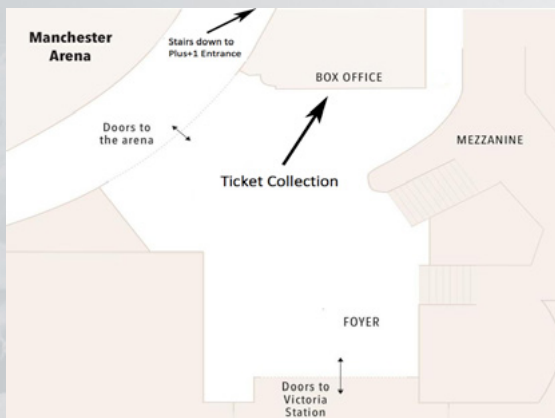

THE PLUS+1 HOSPITALITY LOUNGE WILL OPEN FROM APPROX. 4:00pm – 9:00pm  
IT IS ACCESSIBLE BY STAIRS OR A LIFT. BOTH ARE 10 METRES TO YOUR RIGHT WHEN ENTERING THE ARENA CONCOURSE

RINGSIDE ACCREDITATION WILL BE SUPPLIED AS A UNIQUE PASS

HOSPITALITY LOUNGE ACCREDITATION WILL BE SUPPLIED AS A UNIQUE WRISTBAND

TICKETS & ACCREDITATION WILL BE CHECKED & APPROVED BY THE RELEVANT STAFF & SECURITY OFFICIALS ON THE HOSPITALITY LOUNGE DOORS & AT RINGSIDE