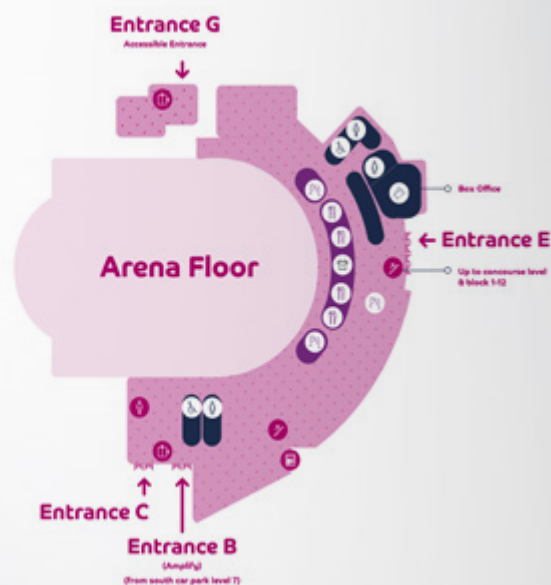

SATURDAY 9TH OCTOBER - HOSPITALITY TICKET HOLDER INFORMATION

UTILITA ARENA, KING EDWARDS RD, BIRMINGHAM B1 2AA

HOSPITALITY CUSTOMERS SHOULD PROCEED TO ENTRANCE A TO COLLECT THEIR ACCREDITATION AT THE LOUNGE ENTRANCE LOCATED UPSTAIRS

Concourse Level

Arena Floor Level

HOSPITALITY LOUNGE ACCESS & INFORMATION

- 6PM Lounge & bar open
- 7.30PM Food service begins
- 9:45PM Last orders
- 10PM Bar shut
- 10.15PM Lounge closed

FREE BAR ON SELECTED DRINKS

Utilita Arena, Birmingham maintains strict bag restrictions. No backpacks, holdalls, luggage, oversized bags or cushions are permitted. (Bags larger than 35cm x 40cm x 19cm will not be permitted). Patrons are advised to bring the least amount of belongings possible. Small bags are permitted but may be subject to searches and, at some events, may be removed from ticket-holders for collection afterwards.