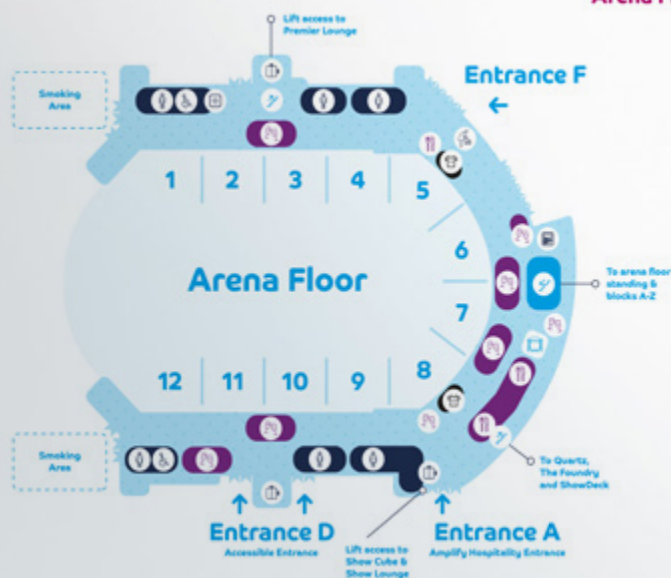

SATURDAY 9TH OCTOBER - HOSPITALITY TICKET HOLDER INFORMATION

UTILITA ARENA, KING EDWARDS RD, BIRMINGHAM B1 2AA

HOSPITALITY CUSTOMERS SHOULD PROCEED TO ENTRANCE A TO COLLECT THEIR ACCREDITATION AT THE LOUNGE ENTRANCE LOCATED UPSTAIRS

Concourse Level

Arena Floor Level

HOSPITALITY LOUNGE ACCESS & INFORMATION

- 6PM Lounge & bar open
- 7.30PM Food service begins
- 9:45PM Last orders
- 10PM Bar shut
- 10.15PM Lounge closed

FREE BAR ON SELECTED DRINKS

IF YOU HAVE ANY DISABILITY ACCESS QUERIES OR SPECIAL DIETARY REQUIREMENTS PLEASE CONTACT OUR TEAM & WE WILL ASSIST YOU IN ANYWAY WE CAN

ADDITIONAL INFORMATION

HOSPITALITY TICKET HOLDERS MAY TAKE NO MORE THAN TWO DRINKS BACK TO THEIR SEATS AT ANY ONE TIME TO ENJOY THE LIVE BOXING

Utilita Arena, Birmingham maintains strict bag restrictions. No backpacks, holdalls, luggage, oversized bags or cushions are permitted. (Bags larger than 35cm x 40cm x 19cm will not be permitted). Patrons are advised to bring the least amount of belongings possible. Small bags are permitted but may be subject to searches and, at some events, may be removed from ticket-holders for collection afterwards.